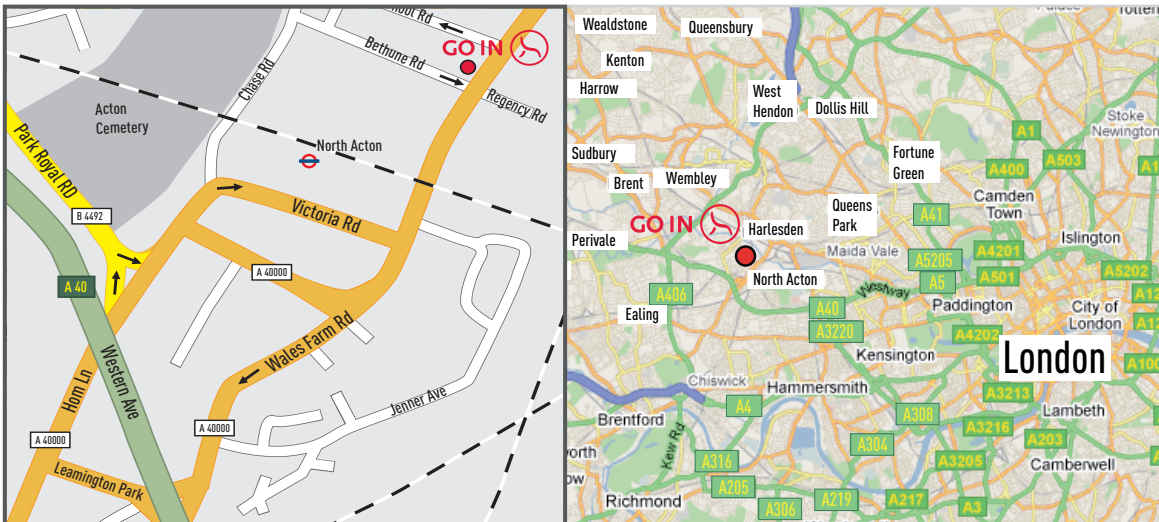

Directions to our Showroom in London:

If you would like to visit our Showroom, please make note of our opening hours:

Tuesday - Thursday
09.00 am - 03.00 pm
and by appointment

If you would prefer to pick up your order yourself, please make an appointment in advance to insure that all of the goods are available before your arrival.

T +44 (0) 84 50 21 46 46
F +44 (0) 84 50 21 46 47
E info@go-in.co.uk
N www.go-in.co.uk

Registration no. 6889317
VAT no. GB 977 9420 61

By Car:

From Central London:

- Follow the A40 towards Park Royal
- Turn left onto Wales Farm Road (following one way system, as there is no right turn)
- Keep in the right lane and turn right onto Horn Lane towards Park Royal B4492
- Keep in the middle lane going straight over the traffic lights towards A4000 Harlesden onto Victoria Road and follow the road round to the right (sign towards central london A40)
- Keep in the left hand lane and turn left at the traffic lights
- Continue straight over next set of traffic lights. GO IN (Europa Studios) will be on your left, just past Bethune Road.

From Oxford:

- Follow M40 -> A40 towards Park Royal
- At Gipsy Corner, turn left onto the slip road (signs for A4000 Harlesden) and cross over Park Royal Road bending left onto Victoria Road
- Follow the road round to the right (sign towards central london A40)
- Keep in the left hand lane and turn left at the traffic lights
- Continue straight over next set of traffic lights (North Acton Tube station on left) and GO IN (Europa Studios) will be on your left, just past Bethune Road.

By Tube:

We are just along the road from North Acton (Central Line) and 10 minutes walk from Willesden Junction Station (Bakerloo Line and Silverlink Rail).

By Bus:

220 from Wandsworth/Putney Bridge/Fulham Palace Road/Hammersmith (get out at Willesden Junction)
266 from Hammersmith (get out at North Acton Station)
260 from Shepherds Bush Green (get out at North Acton Station).

Parking:

There are parking facilities available at a neighbouring company, Chase55 in Bethune Road.

- Turn left just after Europa Studios into School Road. Drive to the end of the street.
- Turn left and immediately left again into Bethune Road. On your right is the grey and blue building of Chase55.
- Follow the road for approx. 200 yards until you see their Delivery Entrance on the right.
- There are two parking spots marked for GO IN customers.

MUNICH

86899 Landsberg am Lech
www.go-in.de

BERLIN

12529 Schönefeld
www.go-in.de

VIENNA

2345 Brunn am Gebirge
www.go-in.at

PARIS

92000 Nanterre
www.go-in.fr

LONDON

London NW10 6ND
www.go-in.co.uk